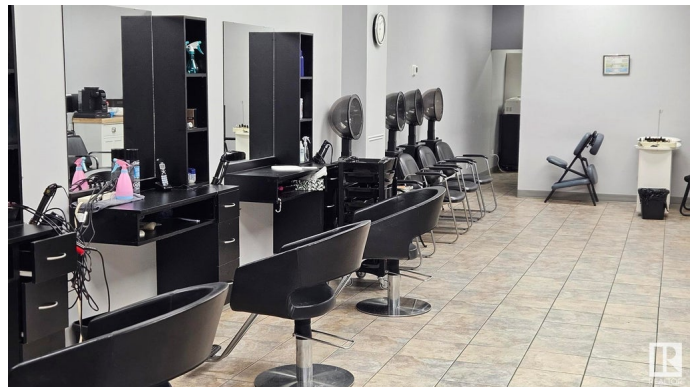

Courtesy Of James Han Of Initia Real Estate

\$55,000 - N/A, Edmonton

MLS® #E4414421

\$55,000

0 Bedroom, 0.00 Bathroom,
Business on 0.00 Acres

Patricia Heights, Edmonton, AB

This is a hair salon with 6 hair stations located in a family friendly community shopping plaza. The plaza provides plenty of free parking spaces for its customers. This salon has a large esthetician room currently rented out for \$800/month. There are 3 hair stations rented to the hair stylists. The salon has 3 hair dryers and 2 hair washer stations. The laundry room is conveniently located at rear of the salon. This salon is suitable for first time hair salon buyer.