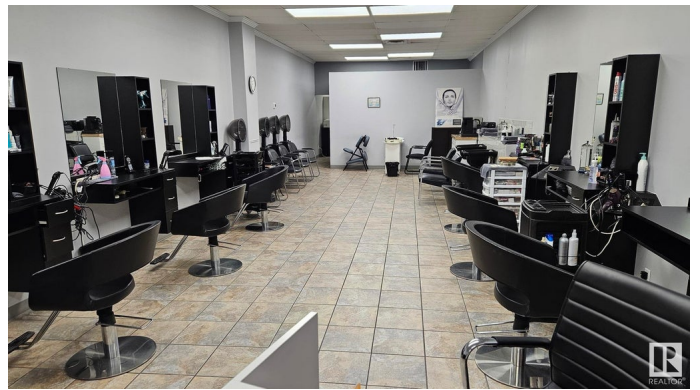

Courtesy Of James Han Of Initia Real Estate

\$55,000 - N/A, Edmonton

MLS® #E4414421

\$55,000

0 Bedroom, 0.00 Bathroom,
Business on 0.00 Acres

Patricia Heights, Edmonton, AB

This is a hair salon with 6 hair stations located in a family friendly community shopping plaza. The plaza provides plenty of free parking spaces for its customers. This salon has a large esthetician room currently rented out for \$800/month. There are 3 hair stations rented to the hair stylists. The salon has 3 hair dryers and 2 hair washer stations. The laundry room is conveniently located at rear of the salon. This salon is suitable for first time hair salon buyer.