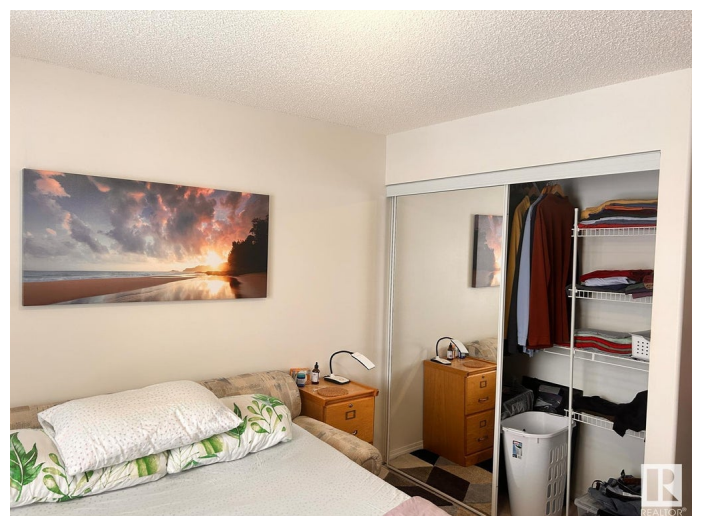

$148,000 - 1118 7339 South Terwillegar Drive, Edmonton

MLS® #E4421049

$148,000

1 Bedroom, 1.00 Bathroom, 620 sqft
Condo / Townhouse on 0.00 Acres

South Terwillegar, Edmonton, AB

A Perfect Starter Home in South Terwillegar! Why rent when you can own? This cozy one-bedroom condo offers a spacious layout with a well-equipped kitchen, in-suite laundry, and a private balcony for relaxing or BBQing in any weather. Located on the main, this home is just minutes from shopping, dining, and public transit. With an assigned parking spot and quick access to the Anthony Henday, convenience is key. Whether you're buying your first home or looking for an investment.

Built in 2007

Essential Information

MLS® #	E4421049
Price	$148,000
Bedrooms	1
Bathrooms	1.00
Full Baths	1
Square Footage	620
Acres	0.00
Year Built	2007
Type	Condo / Townhouse
Sub-Type	Lowrise Apartment
Style	Single Level Apartment