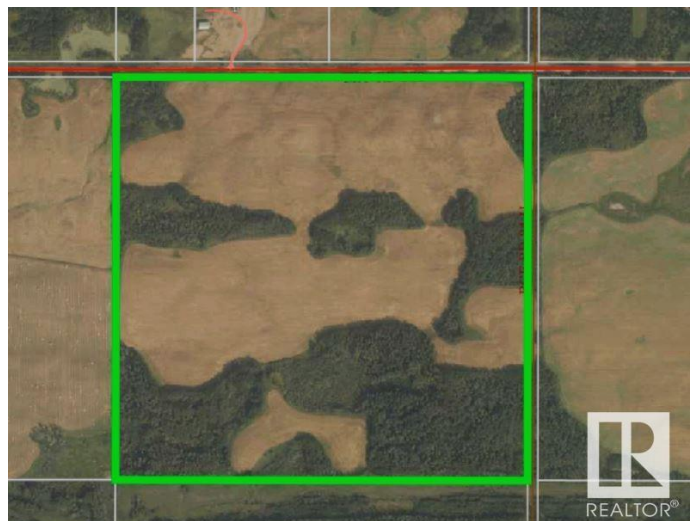

Exterior

Exterior Features Private Setting