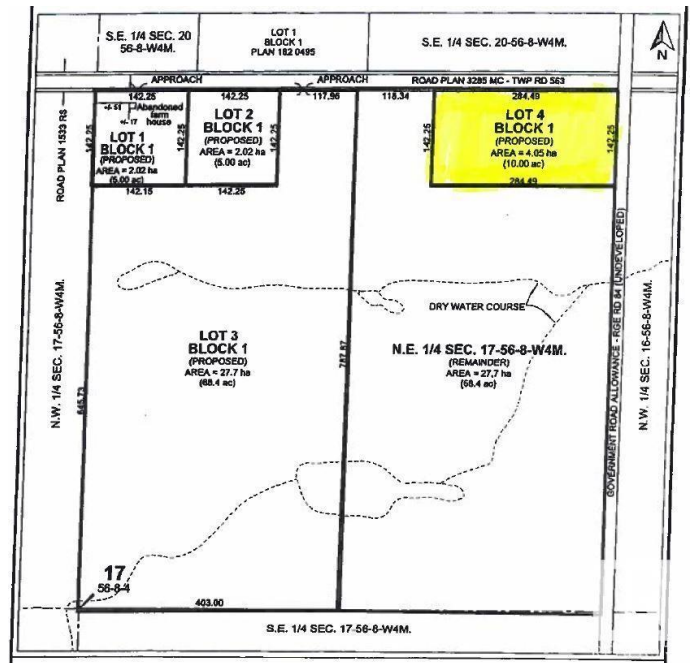

# \$59,900 - Rr 84u Twp Rd 563, Rural St. Paul County

MLS® #E4430912

**\$59,900**

0 Bedroom, 0.00 Bathroom,  
Rural on 10.00 Acres

None, Rural St. Paul County, AB

Here is your perfect canvas to build your dream home! Conveniently located less than 30 minutes from St. Paul and an easy drive to Elk Point, this property is just minutes from Lake Eliza and Stoney Lake. Seize the opportunity to create your ideal rural lifestyle!

## Community Information

Address	Rr 84u Twp Rd 563
Area	Rural St. Paul County
Subdivision	None
City	Rural St. Paul County
County	ALBERTA
Province	AB
Postal Code	T0A 3A0